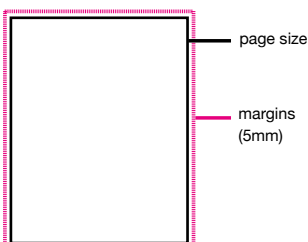

*INSERTS UPON REQUEST

CENTRAL PLACEMENTS

Business & Leaders, Art & Culture, Escape, Beauty & Health

STANDARD DOUBLE-PAGE SPREAD	10'500	10'500	7'875
STANDARD FULL-PAGE	7'200	7'200	5'400

URBAN PLACEMENTS

STANDARD DOUBLE-PAGE SPREAD	5'500	5'500	4'125
STANDARD FULL-PAGE	3'800	3'800	2'850

TROMBINOSCOTE PLACEMENTS

ONE PAGE	1'500	1'500	1'125
DOUBLE PAGE	2'500	2'500	1'875

TECHNICAL INFORMATION

Gatefolder/IFS DPS:

Two single pages (Left/Right)

Dimensions:

L. 240mm – H. 300mm + 5mm margins

Double page (DPS):

L. 480mm – H. 300mm + 5mm margins

Single page (SP):

L. 240mm – H. 300mm + 5mm margins

Prices | 2025

EDITORIAL SPACES

TECHNICAL INFORMATION

3 to 4 Editorial Pages or Portraits

- **Text:** Maximum 3,500 to 4,000 characters, including spaces (French version)
- **Photos:** 8 to 10 high-resolution images (300 DPI).